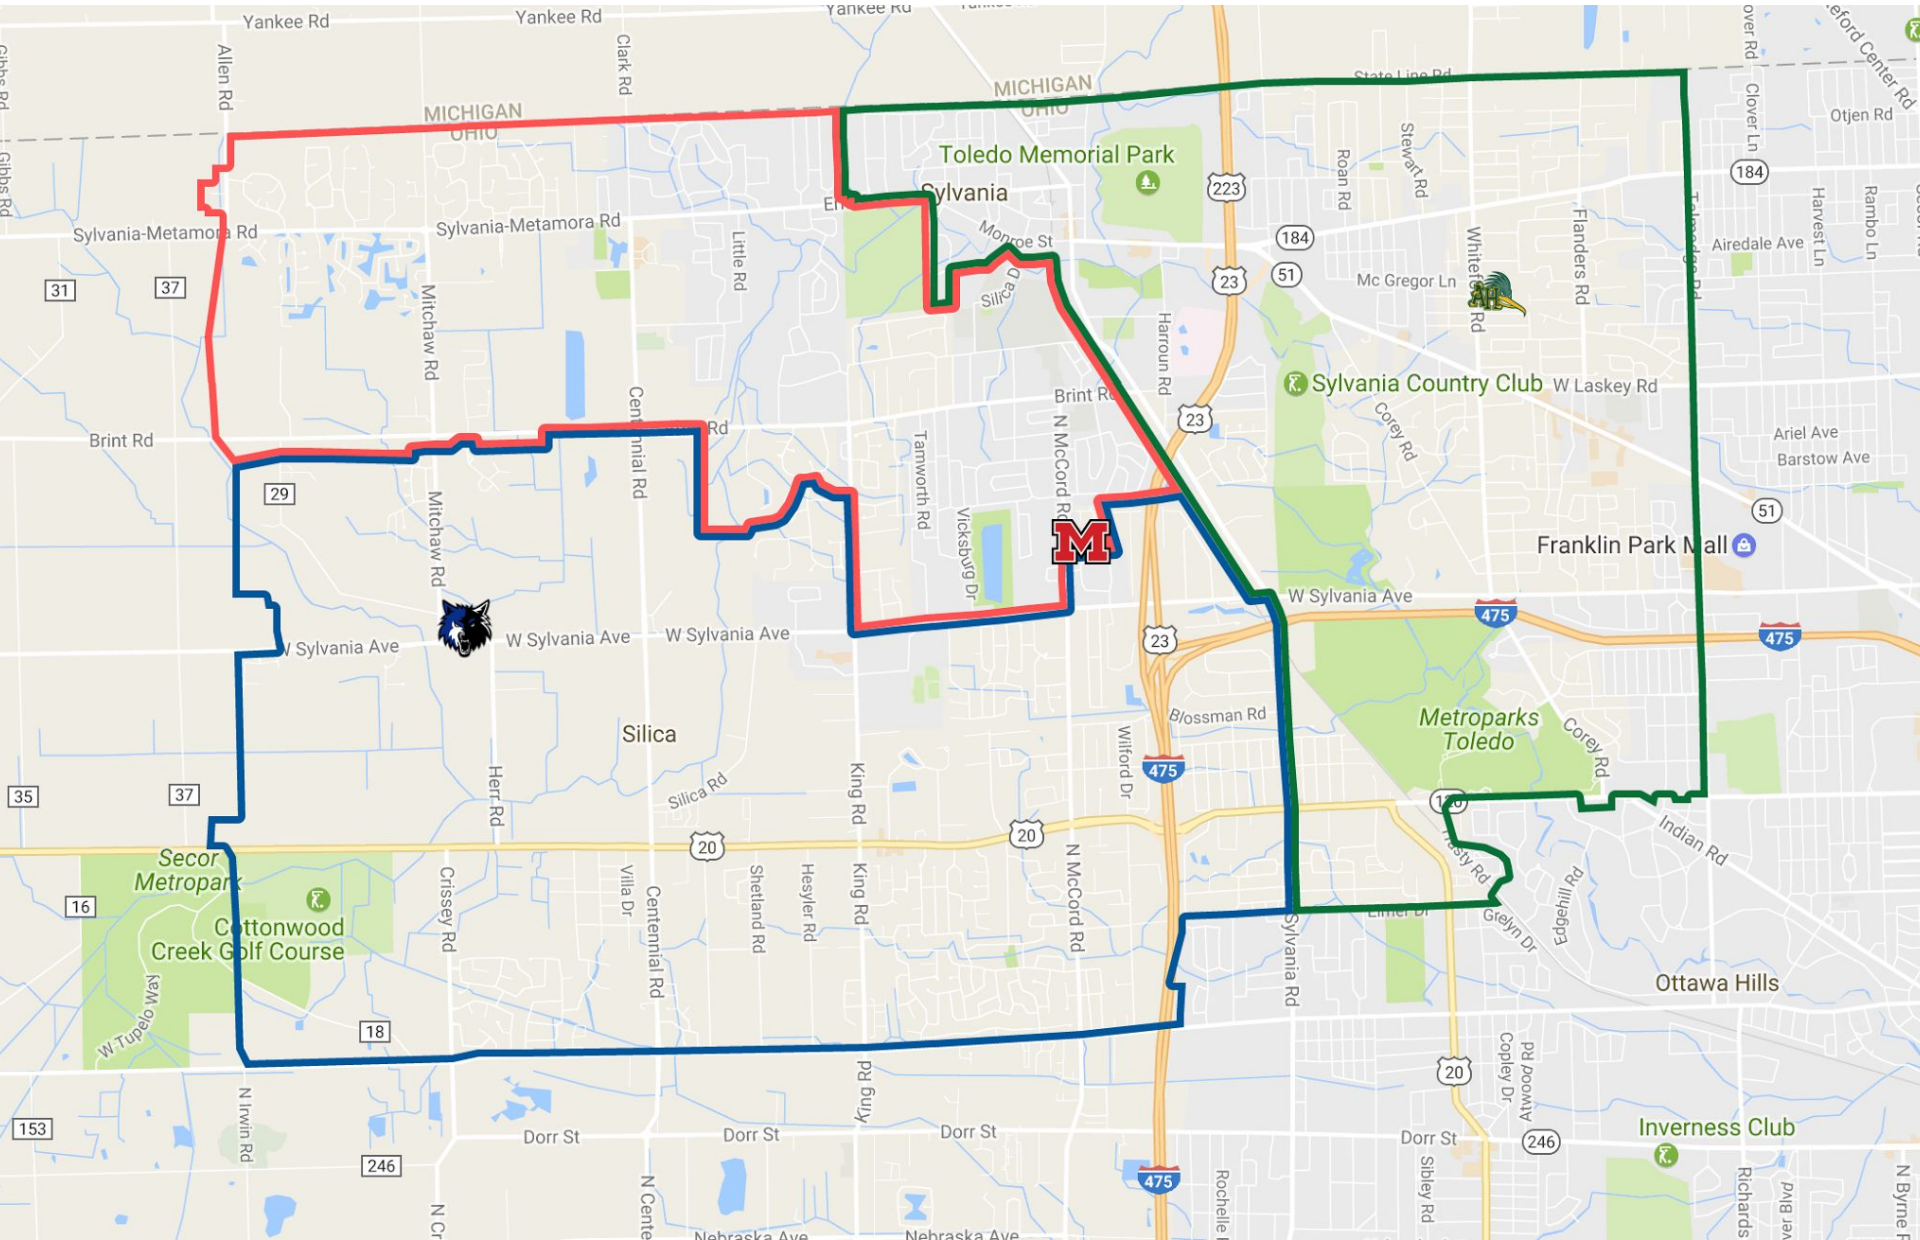

CURRENT Junior High 6-8