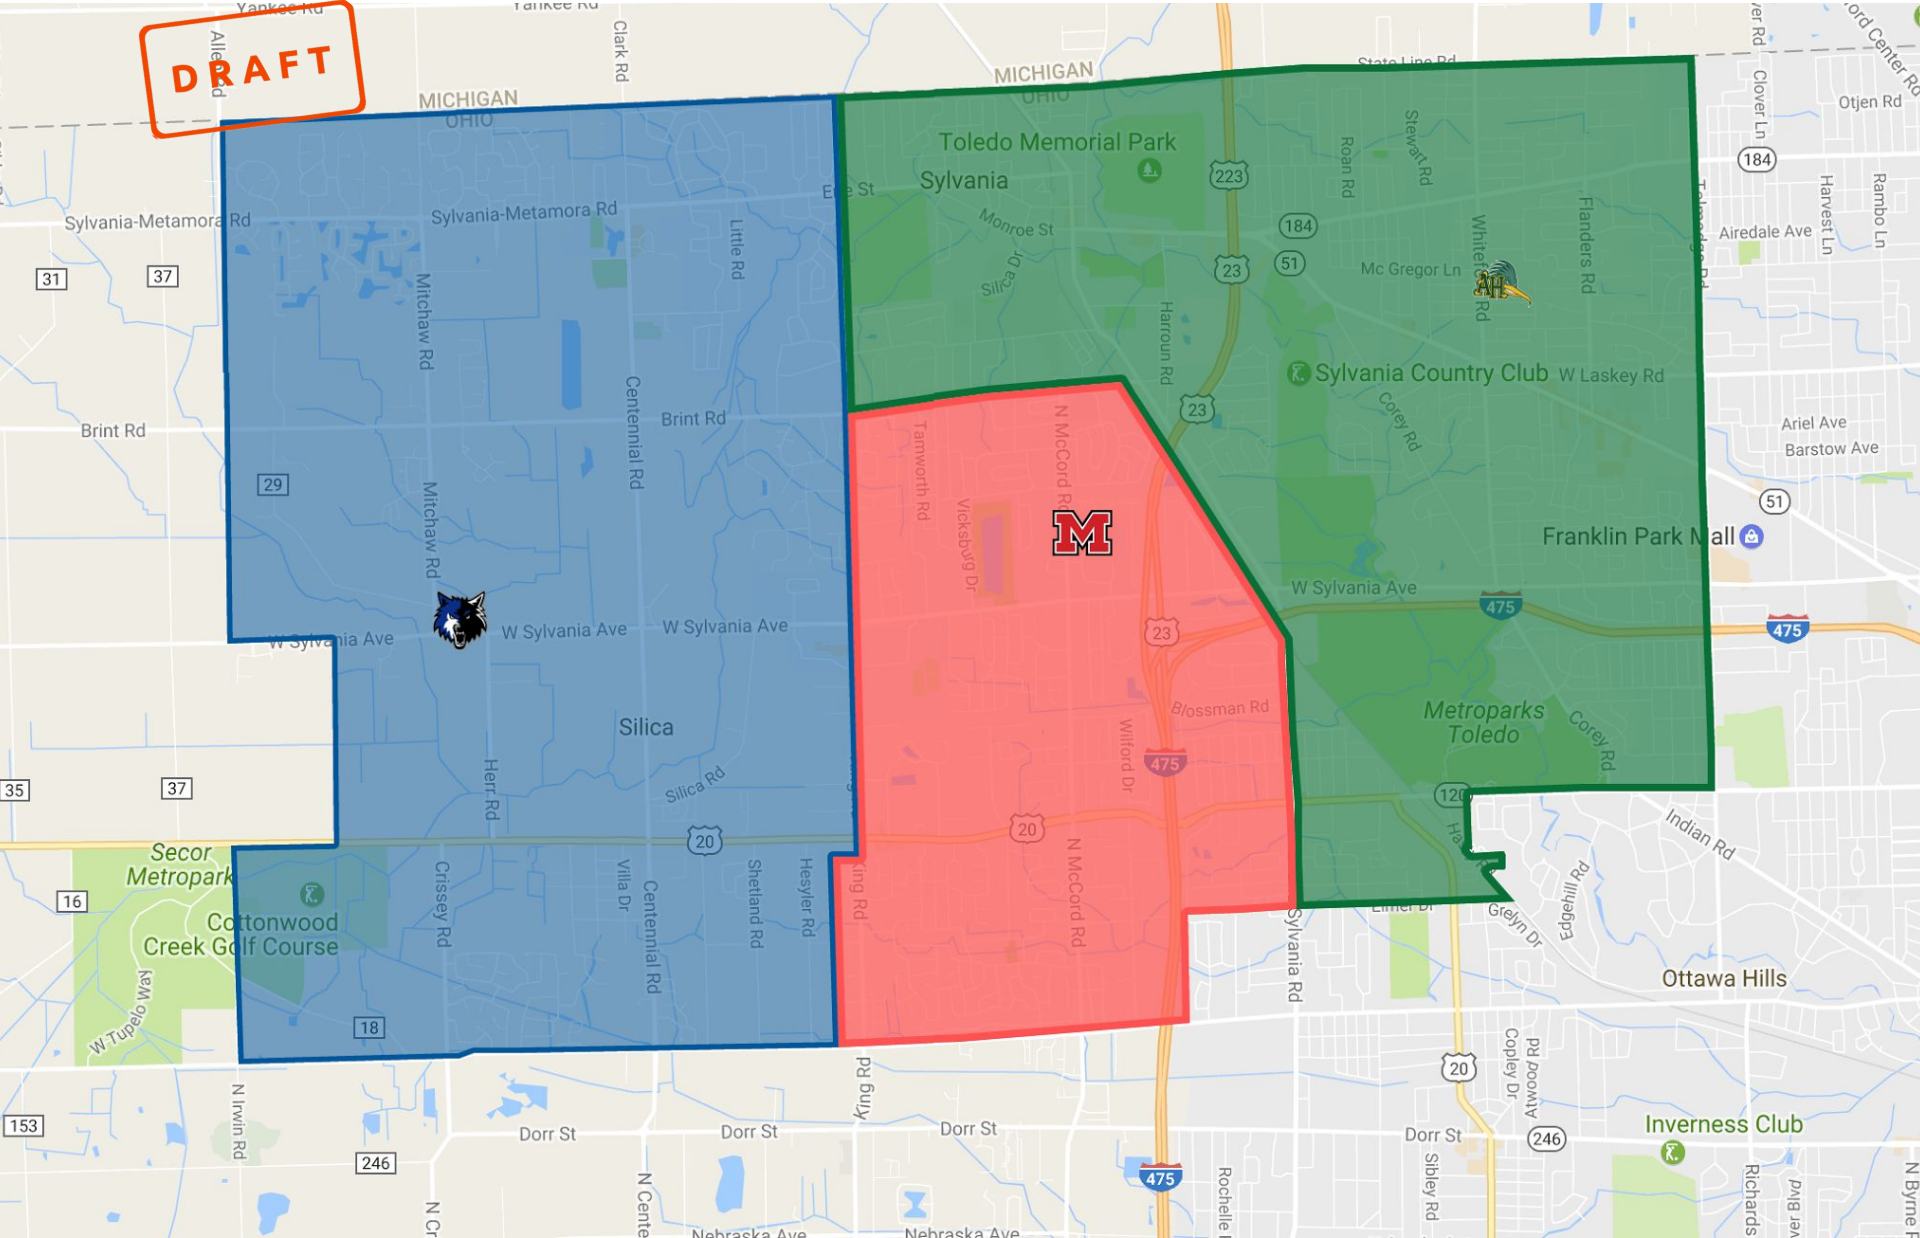

Option #1 Junior High 6-8

DRAFT