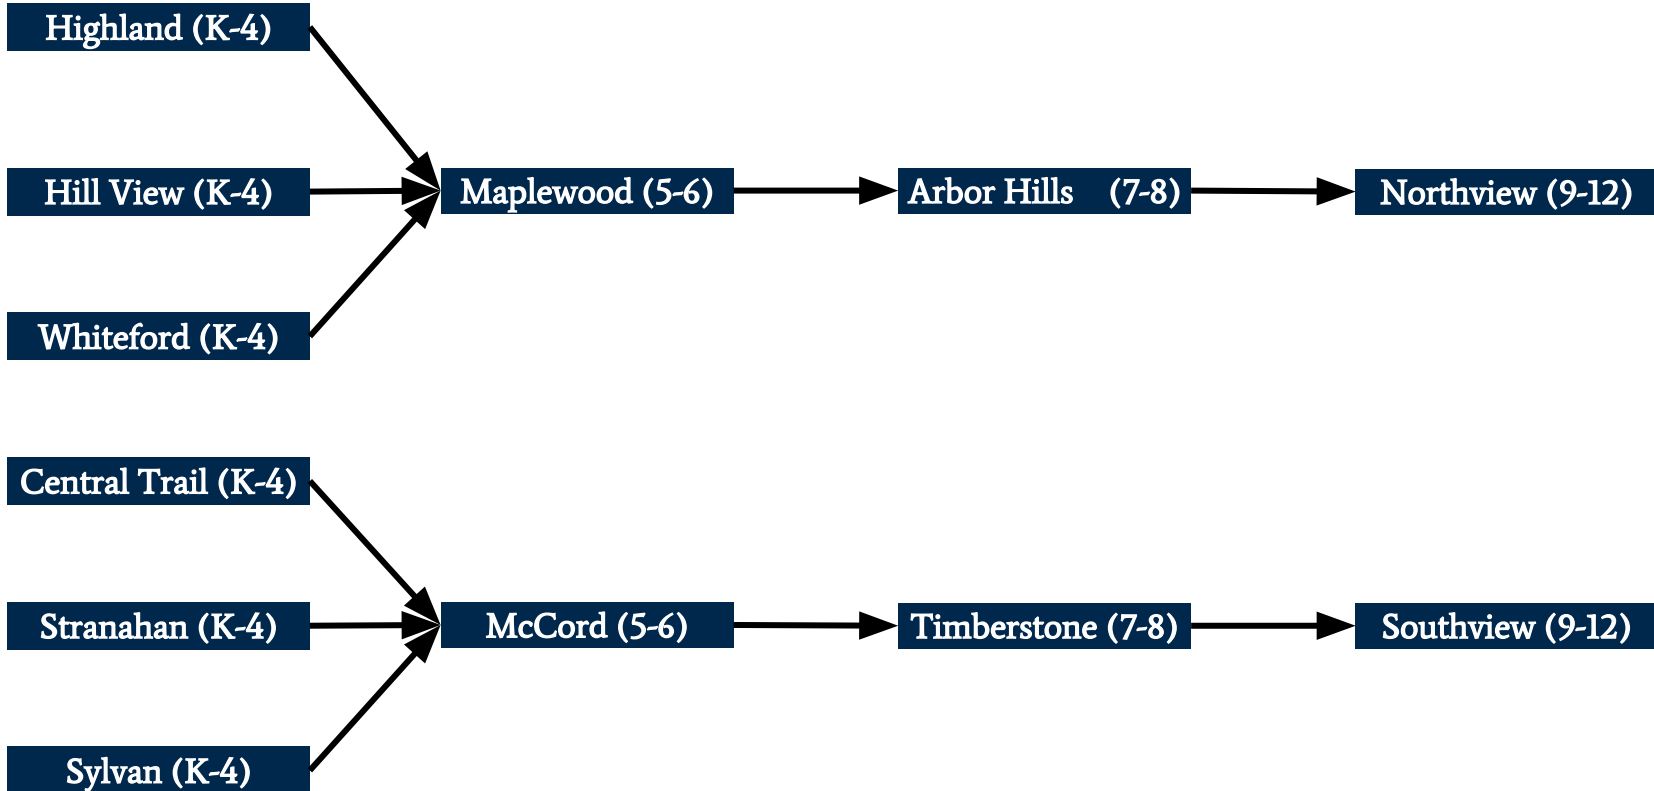

# Option #1 High School 9-12

**DRAFT**

# Redistricting Option #3

- *Grade level configuration K-4 | 5-6 | 7-8 | 9-12*
- *Boundary changes to occur to balance enrollment*
- *Creation of two 5-6 intermediate schools, two 7-8 junior high schools and two complete High School feeder patterns*

\***Feeder patterns** are the flow of schools that students take as they progress through their education. The **patterns** are determined by the location of the residence within the school boundary. Elementary Schools feed Middle Schools which feed High Schools.