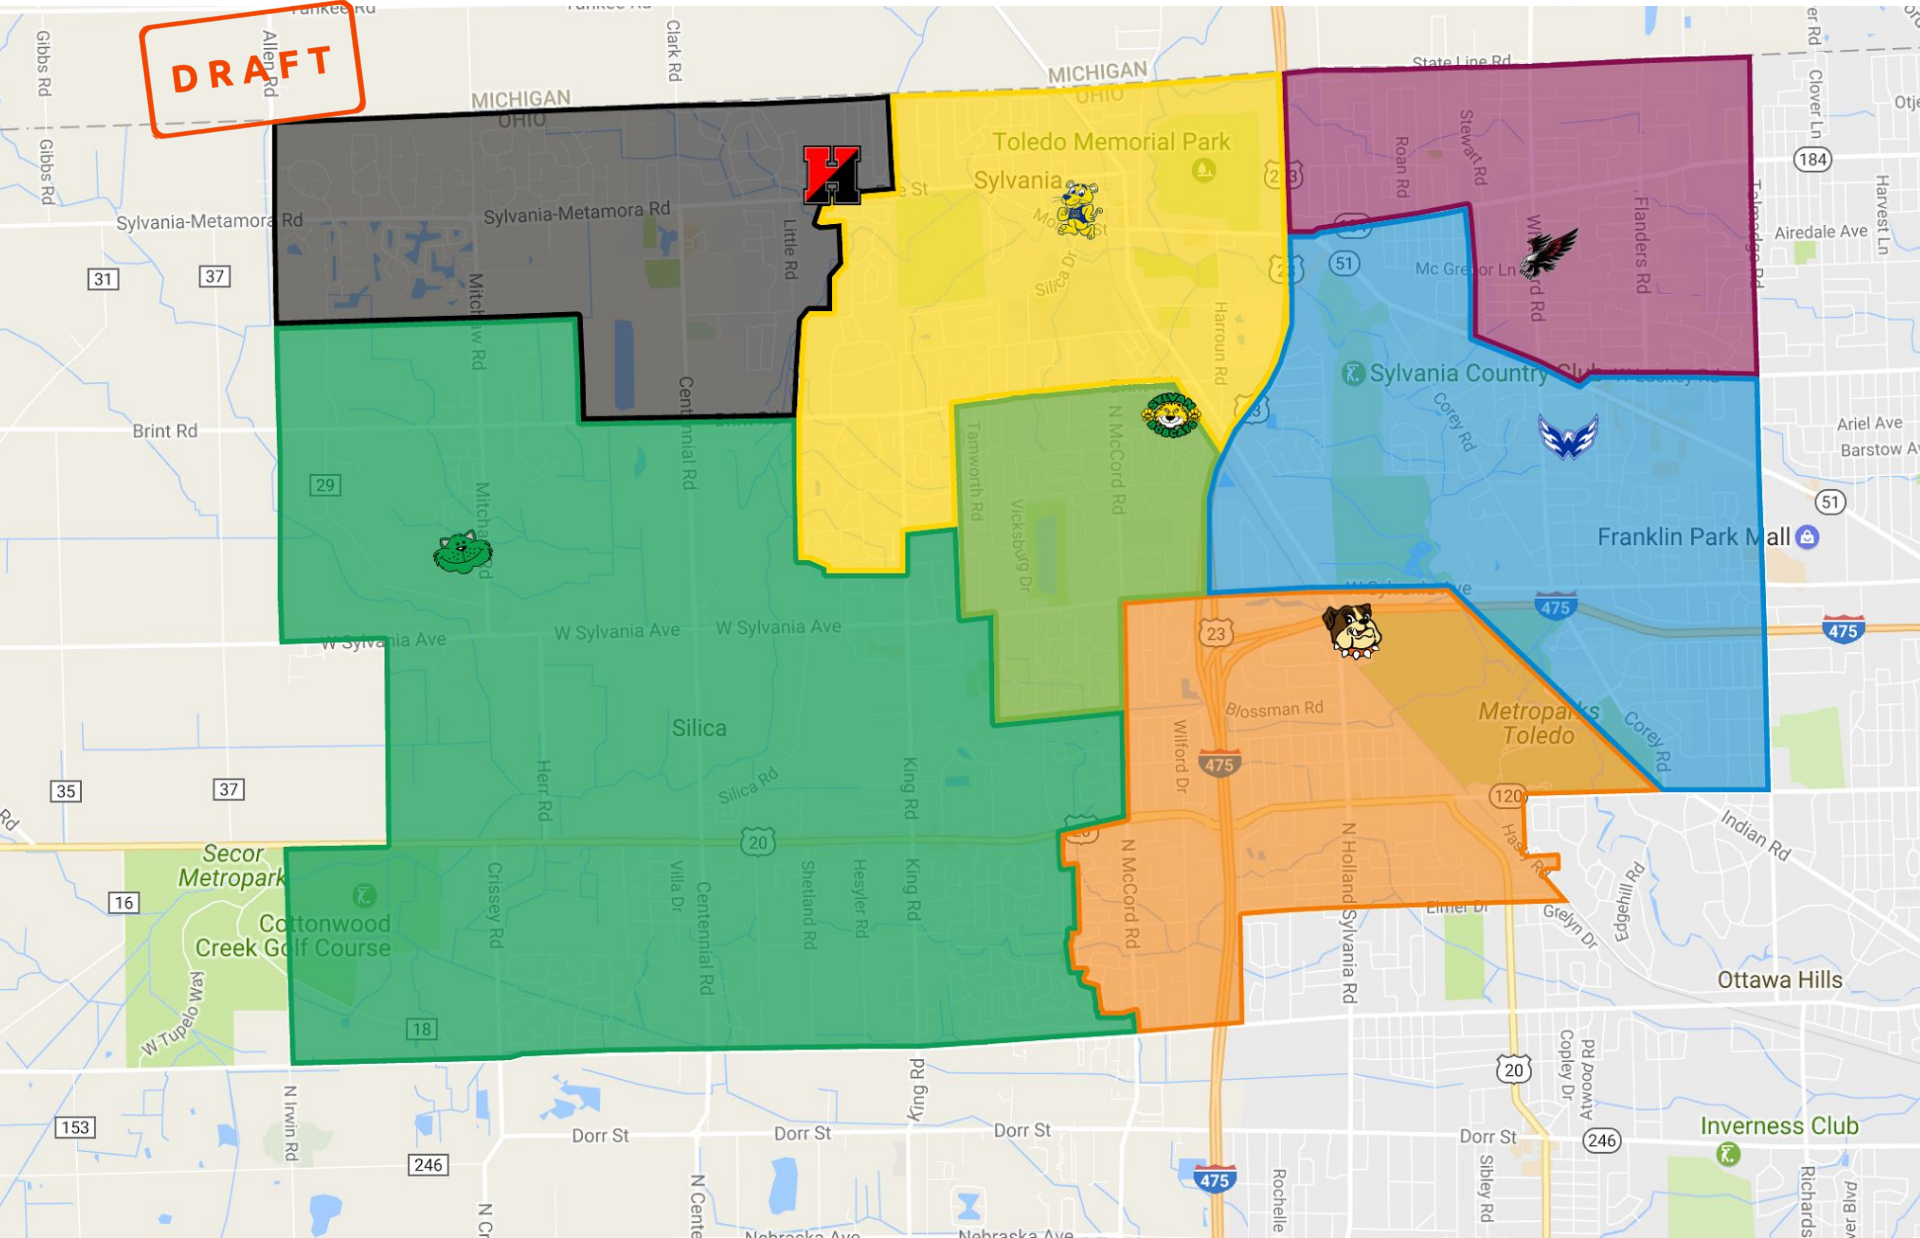

Option #1 Elementary K-5

DRAFT