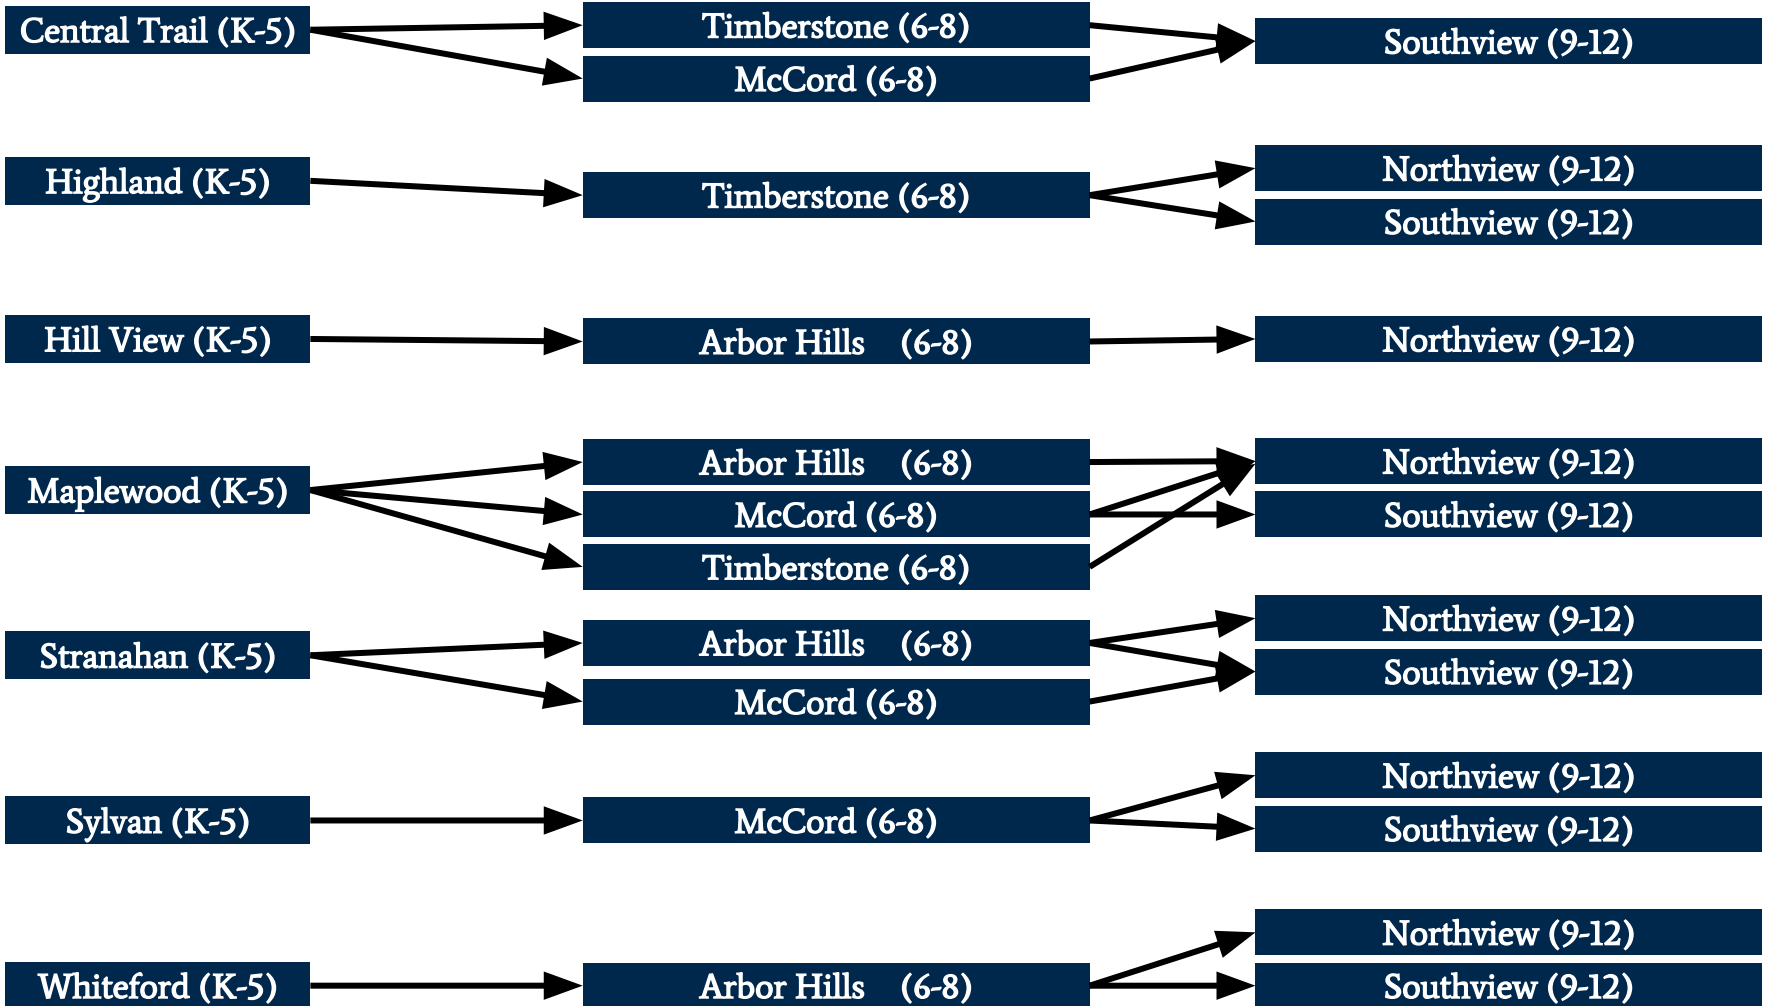

# CURRENT High School 9-12

**DRAFT**

# Redistricting Option #1

- *Grade level configuration K-5 | 6-8 | 9-12*
- *Boundaries based on proximity of residence to school*
- *Split feeder patterns*

\*Feeder patterns are the flow of schools that students take as they progress through their education. The patterns are determined by the location of the residence within the school boundary. Elementary Schools feed Middle Schools which feed High Schools.

\***Feeder patterns** are the flow of schools that students take as they progress through their education. The **patterns** are determined by the location of the residence within the school boundary. Elementary Schools feed Middle Schools which feed High Schools.