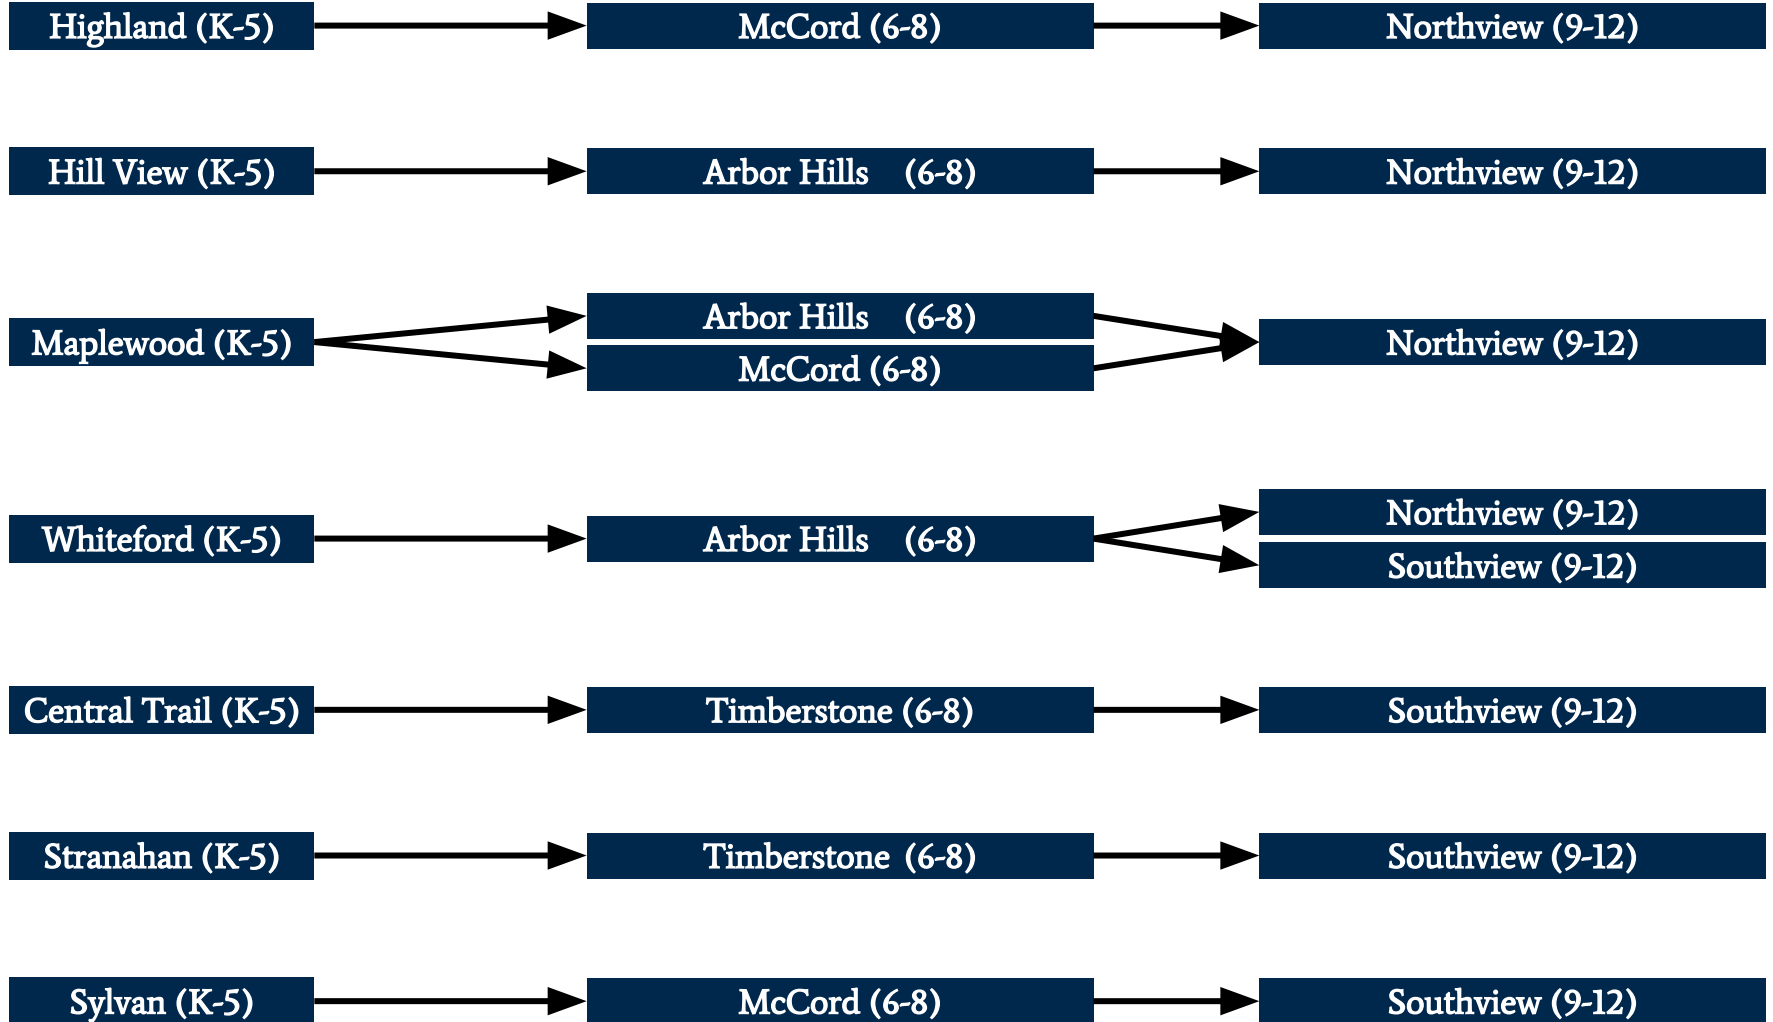

## SCHOOLS

Redistricting Update  
April 7, 2017

## Current feeder pattern & boundaries

- Grade level configuration *K-5 | 6-8 | 9-12*
- Boundaries will stay in place for 2017-2018 school year

# Redistricting Option #1

- *Grade level configuration K-5 | 6-8 | 9-12*
- *Boundaries based on proximity of residence to school*
- *Split feeder patterns*

\*Feeder patterns are the flow of schools that students take as they progress through their education. The patterns are determined by the location of the residence within the school boundary. Elementary Schools feed Middle Schools which feed High Schools.

\***Feeder patterns** are the flow of schools that students take as they progress through their education. The **patterns** are determined by the location of the residence within the school boundary. Elementary Schools feed Middle Schools which feed High Schools.