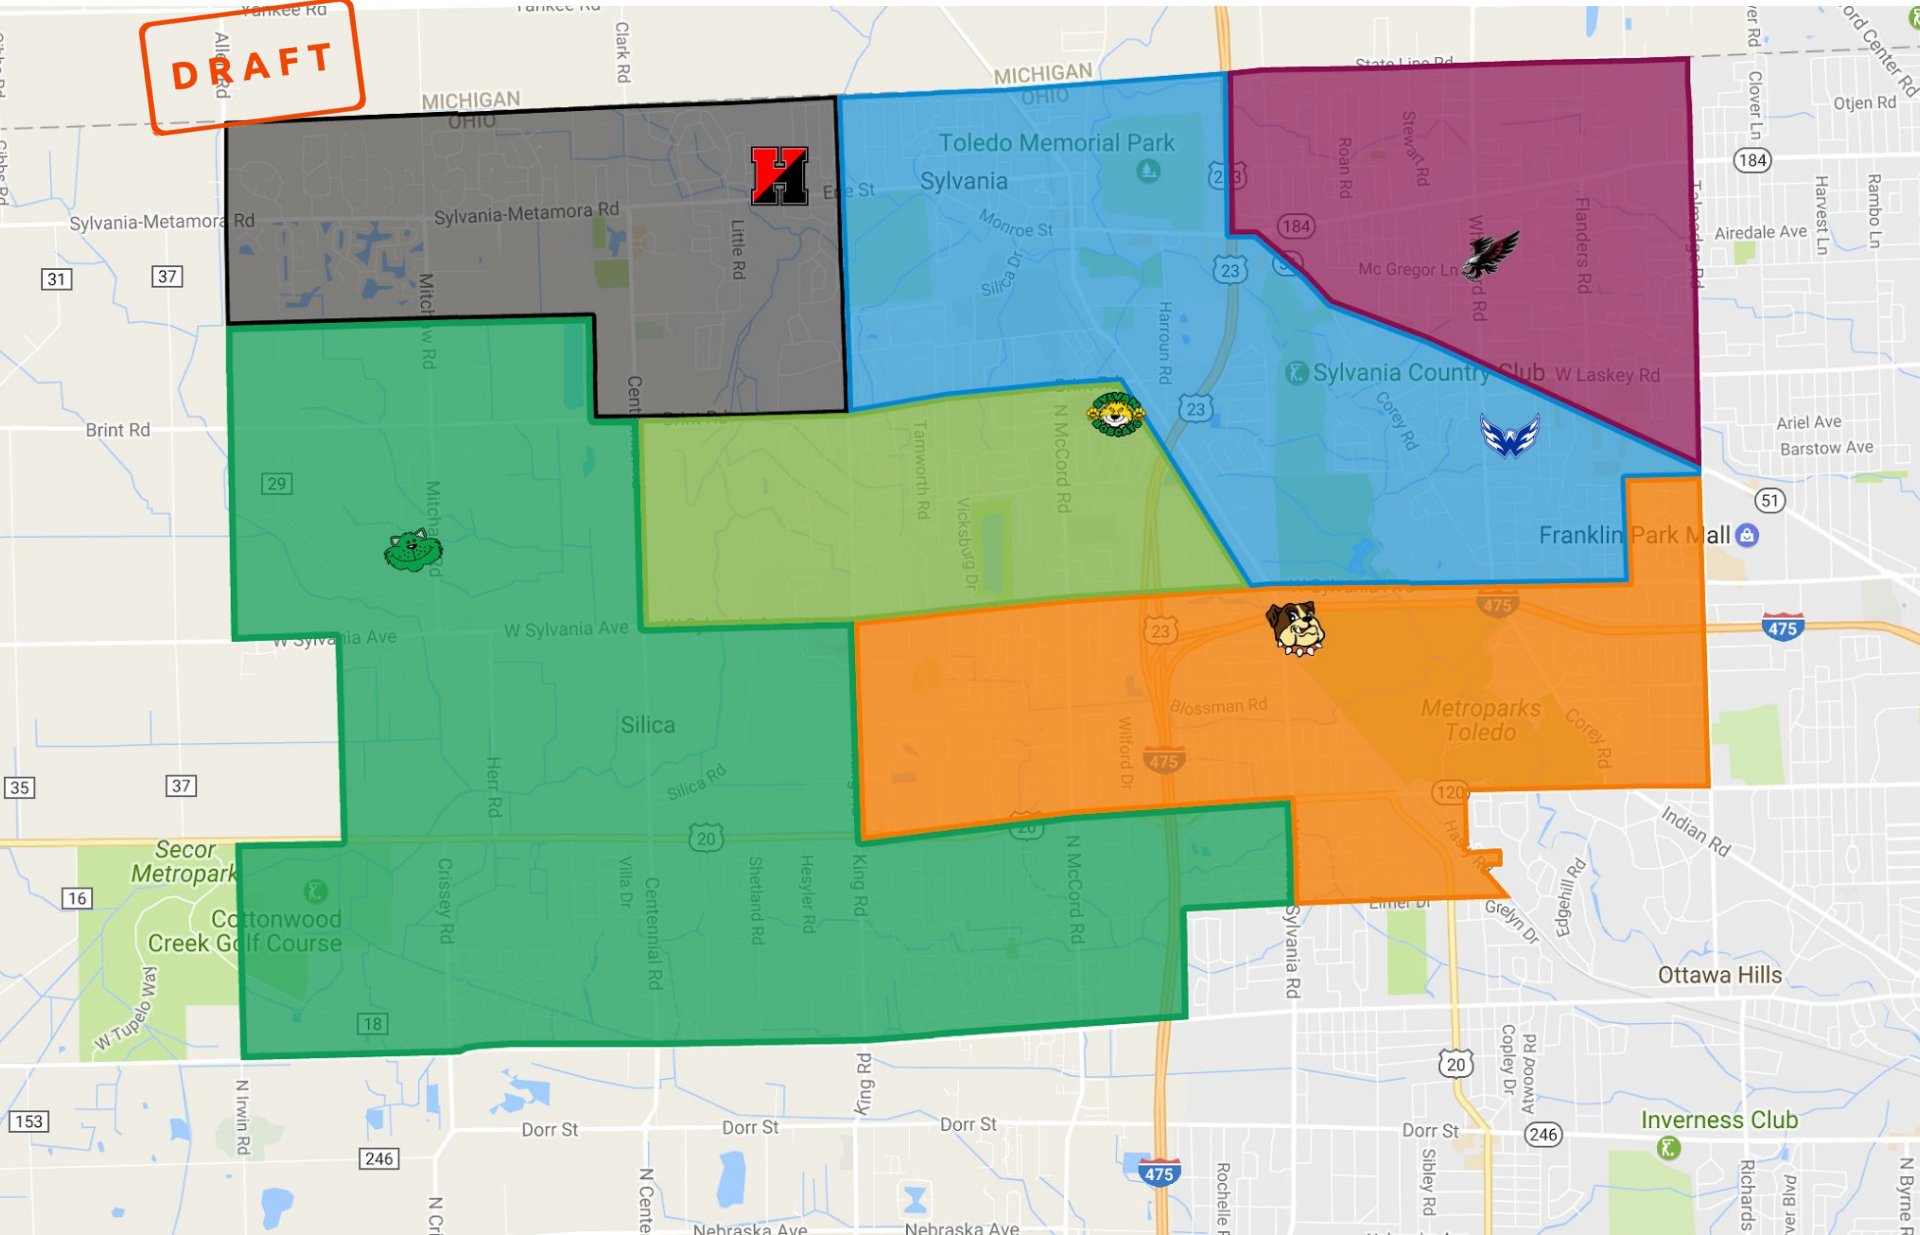

Option #3 Elementary K-4

DRAFT